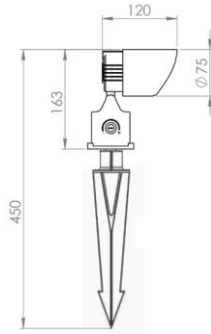

SOURCE-SBLAB2

ADJUSTABLE BEAM & WATTAGE BRASS SPIKE LIGHT

PRODUCT SPECIFICATIONS

Fixture Material	Brass
Fixture Finish	Bronze finish
Lens	High impact glass lens
Beam Angle	Adjustable from 20° to 60°
Binning	3 Step MacAdam
Wiring	1 meter of 2 core 0.75mm ² rubber cable
Life Span	50,000 hours

Power Setting (Dials 1-5)	Light output @20°/40°/60° Beam Angles	Power Factor	Available color Temperatures	IP Rating	Adjustable Beam Angle Range
#1, 3W #2, 6W #3, 9W #4, 13W #5, 16W	250 lm 450 lm 650 lm 850 lm 1000 lm	0.8	2700K 3000K	65	20° to 60°