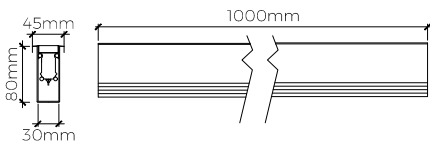

LUKEN - LI220567

12W LINEAR IN-GROUND LIGHT

PRODUCT SPECIFICATIONS

- Fixture Material — Die-cast aluminium
- Fixture Finish — Powder-coated gray
- Glass — Frosted glass
- LED Chip — CREE
- Binning — 3 step MacAdam
- Wiring — 30cm of 2 core 0.75mm² rubber cable
- Lifespan — 50,000 hours
- Color Rendering Index — >85
- Input Voltage — 24V DC
- Length — 1000mm
- Operating Temperature — from -20° to 65°C
- Warranty — 3 years against manufacturing defects

Power (W)	Available Color Temperatures	Luminous Flux			IP Rating	Available Beam Angles
		3000K	4000K	6000K		
12W	2700K 3000K 4000K 6000K	110lm/W	120lm/W	130lm/W	67	60°

Standard option

Non-standard products may be subject to MOQ. Contact your regional sales representative for more information.