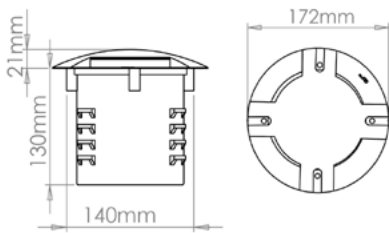

LUCIO - DW220334

8W RECESSED FOUR SIDED DRIVEWAY LIGHT

PRODUCT SPECIFICATIONS

- Trim Material — Grade 316 stainless steel
- Trim Finish — Polished stainless steel
- Fixture Material — Die-cast aluminium
- Diffuser — Clear UV resistant polycarbonate
- Sleeve Material — Black polycarbonate
- Static Load Pressure — 2500kg
- LED Chip — Nichia
- Binning — 3 step MacAdam
- Wiring — 1 meter of 2 core 0.82mm² rubber cable
- Lifespan — 50,000 hours
- Color Rendering Index — >85
- Input Voltage — 12VAC, 50/60 Hz or 12VDC
- Operating Temperature — from -20° to 65°C
- Warranty — 3 years against manufacturing defects

Power (W)	Available Color Temperatures	Luminous Flux			IP Rating	Available Beam Angle
		3000K	4000K	6000K		
8W	2700K 3000K 4000K 6000K	110lm/W	120lm/W	130lm/W	67	4x60°