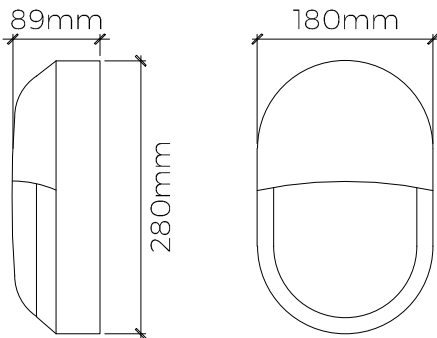

## 20W BULK HEAD LIGHT

### PRODUCT SPECIFICATIONS

- Fixture Material — Die-cast aluminium
- Fixture Finish — Powder-coated black
- Diffuser — UV resistant Opal polycarbonate
- Driver — Built-in
- LED Chip — CREE
- Binning — 3 step MacAdam
- Wiring — 30 centimeter of 3 core 0.75mm<sup>2</sup> rubber cable
- Lifespan — 50,000 hours
- Color Rendering Index — >85
- Input Voltage — 180-250VAC, 50/60Hz
- Driver Protection — Short circuit
- Operating Temperature — from -20° to 65°C
- Warranty — 3 years against manufacturing defects

Power (W)	Available Color Temperatures	Luminous Flux			IP Rating	Available Beam Angle
		3000K	4000K	6000K		
20W	2700K 3000K 4000K 6000K	110lm/W	120lm/W	130lm/W	65	120°