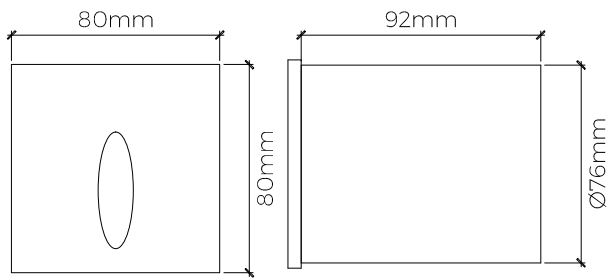

## 3W RECESSED STEP AND WALL LIGHT

### PRODUCT SPECIFICATIONS

Fixture Material	Aluminium
Fixture Finish	Brushed silver
Sleeve Material	Black polycarbonate
Driver	Built-in
LED Chip	CREE
Binning	3 step MacAdam
Wiring	20 centimeter of 3 core 1mm <sup>2</sup> rubber cable
Lifespan	50,000 hours
Color Rendering Index	>85
Input Voltage	180-250VAC, 50/60Hz
Driver Protection	Short circuit
Operating Temperature	from -20° to 65°C
Warranty	3 years against manufacturing defects

Power (W)	Available Color Temperatures	Luminous Flux			IP Rating	Available Beam Angle
		3000K	4000K	6000K		
3W	2700K 3000K 4000K 6000K	110lm/W	120lm/W	130lm/W	65	30°