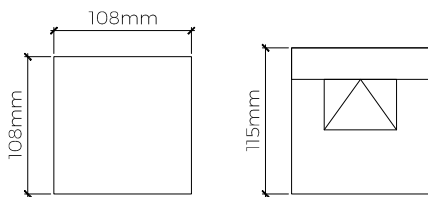

ARGI - WL220211

6W SQUARE MINI BOLLARD LIGHT

PRODUCT SPECIFICATIONS

- Fixture Material — Die-cast aluminium
- Fixture Finish — Powder-coated bronze
- Glass — Clear glass
- Driver — Built-in
- LED Chip — CREE COB
- Binning — 3 step MacAdam
- Wiring — Attached wiring compartment
- Lifespan — 50,000 hours
- Color Rendering Index — >85
- Input Voltage — 180-250VAC, 50/60Hz
- Driver Protection — Short circuit
- Operating Temperature — from -20° to 65°C
- Warranty — 3 years against manufacturing defects

Power (W)	Available Color Temperatures	Luminous Flux			IP Rating	Available Beam Angle
		3000K	4000K	6000K		
6W	2700K 3000K 4000K 6000K	80lm/W	85lm/W	90lm/W	65	120°