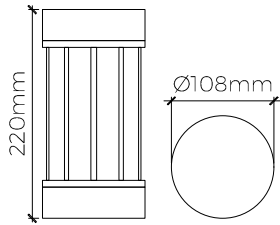

ARGI - BL220199

6W MINI BOLLARD LIGHT

PRODUCT SPECIFICATIONS

- Fixture Material — Die-cast aluminium
- Fixture Finish — Powder-coated bronze
- Glass — Clear glass
- Driver — Built-in
- LED Chip — CREE COB
- Binning — 3 step MacAdam
- Wiring — Attached wiring compartment
- Lifespan — 50,000 hours
- Color Rendering Index — >85
- Input Voltage — 180-250VAC, 50/60Hz
- Driver Protection — Short circuit
- Operating Temperature — from -20° to 65°C
- Warranty — 3 years against manufacturing defects

Power (W)	Available Color Temperatures	Luminous Flux			IP Rating	Available Beam Angle
		3000K	4000K	6000K		
6W	2700K 3000K 4000K 6000K	80lm/W	85lm/W	90lm/W	65	120°