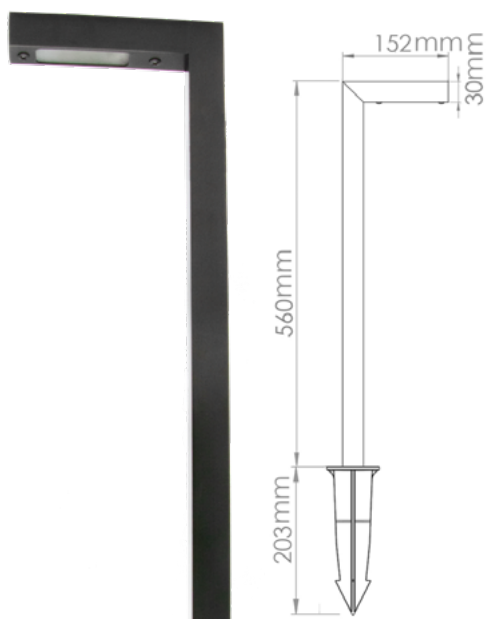

ARGI - SAL300

5W SLIM PATH LIGHT ("L" TOP)

PRODUCT SPECIFICATIONS

- Fixture Material — Solid Brass
- Fixture Finish — Brass
- Glass — Frosted Glass
- Driver — Built-in
- LED Chip — CREE
- LED Type — LAMP GY6.35
- Binning — 3 step MacAdam
- Wiring — 1 meter of 2 core 18AWG Wire
- Power Consumption — 5W (Also available in 3W)
- Lifespan — 50,000 hours
- Color Rendering Index — >85
- Input Voltage — 12V AC, 50/60Hz or 12VDC
- Operating Temperature — from -20° to 65°C
- Warranty — 3 years against manufacturing defects

Power (W)	Available Color Temperatures	Luminous Flux			IP Rating	Available Beam Angle
		3000K	4000K	6000K		
5W	2700K 3000K 4000K 6000K	110lm/W	120lm/W	130lm/W	65	120°

Standard option

Non-standard products may be subject to MOQ. Contact your regional sales representative for more information.