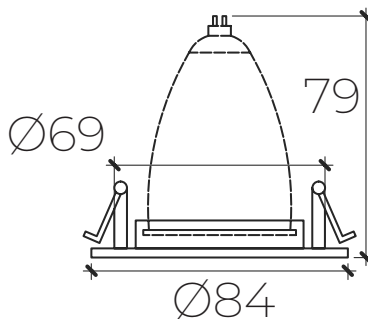

ALOK-FX880249

MR16 FRAME

PRODUCT SPECIFICATIONS

Fixture Material	Die-cast aluminum
Fixture Finish	Powder-coated white
Adjustability	30° Tilt
Reflector Finish	Powder-coated black
IP Rating	20

MOQ required for different finishes