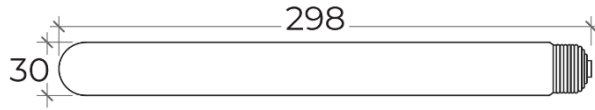

ZORA-FL660086

6W T30 FILAMENT LED BULB

PRODUCT SPECIFICATIONS

Fixture Material	Not-applicable	LED Chip	Samsung
Fixture Finish	Not-applicable	Power Consumption	6W
Glass	Golden glass*	Lamp Input Voltage	220-240VAC 50/60Hz
Lamp Base	E27	Operating Temperature	from -20° to 50° C
Filament Type	LED	Color Rendering Index	>80
Driver	Built-in	Warranty	1 year against manufacturing defects
Dimmability	Standard phase dimming	Agency Approval	CE, RoHS
Binning	3 Step MacAdam	Weight	85g
Life Span	20,000 hours		

Power (W)	Available color Temperatures	LED Chip Lumen Efficacy			Power Factor	Available Beam Angles
		3000K	4000K	6000K		
6W	<p>2700K 3000K 4000K 6000K</p> <p>*Clear glass if 4000K/6000K CCT</p>	90lm/W	95lm/W	100lm/W	>0.6	120°