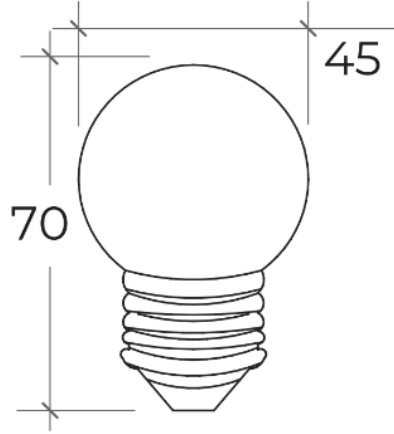

ZORA-FL660073

2W FILAMENT LED BULB

PRODUCT SPECIFICATIONS

Glass	Golden glass*	LED Chip	Samsung
Lamp Base	E27	Power Consumption	2W
Filament Type	LED	Lamp Input Voltage	220-240VAC 50/60Hz
Driver	Built-in	Operating Temperature	from -20° to 50° C
Dimmability	Standard phase Dimming	Color Rendering Index	>80
Binning	3 Step MacAdam	Warranty	1 year against manufacturing defects
Life Span	20,000 hours	Agency Approval	CE, RoHS
		Weight	30g

Power (W)	Available color Temperatures	LED Chip Lumen Efficacy			Power Factor	Available Beam Angles
		3000K	4000K	6000K		
2W	<p>2700K 3000K 4000K 6000K</p> <p>*Clear glass if 4000K/6000K CCT</p>	90lm/W	95lm/W	100lm/W	>0.6	120°