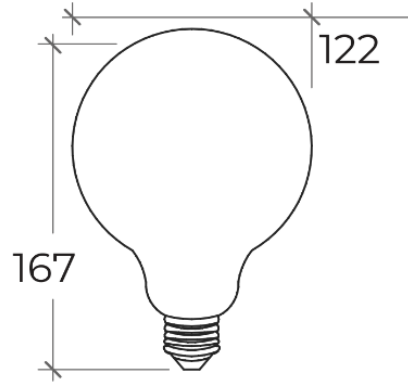

ZORA-FL660072

4W FILAMENT LED BULB

PRODUCT SPECIFICATIONS

Glass	Golden glass*
Lamp Base	E27
Filament Type	LED
Driver	Built-in
Dimmability	Standard phase Dimmable
Binning	3 Step MacAdam
Life Span	20,000 hours

LED Chip	Samsung
Power Consumption	4W
Lamp Input Voltage	220-240VAC 50/60Hz
Operating Temperature	from -20° to 50° C
Color Rendering Index	>80
Warranty	1 year against manufacturing defects
Agency Approval	CE, RoHS
Weight	180g

Power (W)	Available color Temperatures	LED Chip Lumen Efficacy			Power Factor	Available Beam Angles
		3000K	4000K	6000K		
4W	2700K 3000K 4000K 6000K *Clear glass if 4000K/6000K CCT	90lm/W	95lm/W	100lm/W	>0.6	120°