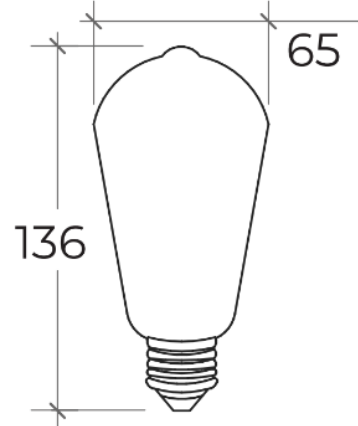

ZORA-FL660071

4W FILAMENT LED LAMP

PRODUCT SPECIFICATIONS

Glass	Golden glass
Lamp Base	E27
Filament Type	LED
Driver	Built-in
Dimmability	Standard phase Dimmable
Binning	3 Step MacAdam
Life Span	20,000 hours