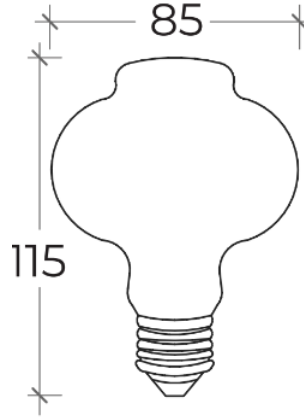

### 4W FILAMENT LED BULB

Power (W)	Available color Temperatures	LED Chip Lumen Efficacy			Power Factor	Available Beam Angles
		3000K	4000K	6000K		
4W	<b>2700K</b> 3000K 4000K 6000K *Clear glass if 4000K/6000K CCT	90lm/W	95lm/W	100lm/W	>0.6	120°