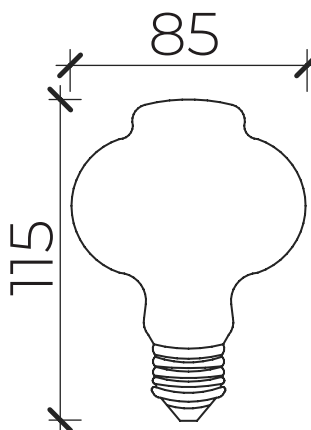

ZORA-FL660070

4W FILAMENT LED LAMP

PRODUCT SPECIFICATIONS

Glass	Golden glass*
Lamp Base	E27
Filament Type	LED
Driver	Built-in
Dimmability	Non-Dimmable. Also available in Standard Phase Dimming
Binning	3 Step MacAdam
Life Span	20,000 hours

LED Chip	Samsung
Power Consumption	4W
Lamp Input Voltage	220~240VAC 50/60Hz
Operating Temperature	from -20° to 50° C
Color Rendering Index	>80
Warranty	1 years against manufacturing defects
Agency Approval	CE, RoHS

Power (W)	Available color Temperatures	LED Chip Lumen Efficacy			Power Factor	Available Beam Angles
		3000K	4000K	6000K		
4W	2700K 3000K 4000K 6000K *Clear glass if 4000K/6000K CCT	90lm/W	95lm/W	100lm/W	>0.6	120°

Standard option.

Non-standard products may be subject to MOQ. Contact your regional sales representative for more information.