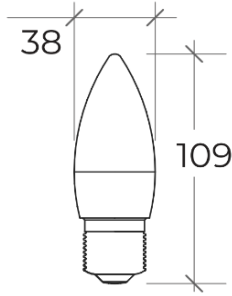

ZORA-CL660075

6W E27 LED CANDLE BULB

PRODUCT SPECIFICATIONS

Diffuser	Clear polycarbonate
Heat Sink	Aluminum
Lamp Base	E27
Filament Type	LED
Driver	Built-in
Dimmability	Non-Dimmable. Also available in Standard phase dimming
Binning	3 Step MacAdam
Life Span	20,000 hours

LED Chip	Nichia
Power Consumption	6W
Lamp Input Voltage	220-240VAC 50/60Hz
Operating Temperature	from -20° to 50° C
Color Rendering Index	>80
Warranty	1 year against manufacturing defects
Agency Approval	CE, RoHS
Weight	68g

Power (W)	Available color Temperatures	Chip Efficacy			Power Factor	Available Beam Angles
		3000K	4000K	6000K		
6W	2700K 3000K 4000K 6000K	95lm/W	100lm/W	110lm/W	>0.8	120°

Standard option.

Non-standard products may be subject to MOQ. Contact your regional sales representative for more information.