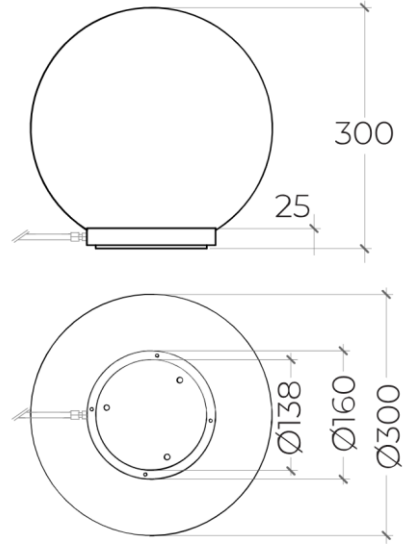

STEH-LM880809

10W DECORATIVE FLOOR LIGHT

PRODUCT SPECIFICATIONS

Fixture Material	Polycarbonate
Diffuser	Plastic Diffuser
Diffuser Finish	Multi-greys plastic diffuser
Lamp Base	E27
Driver	Internal
Binning	3 Step MacAdam
Life Span	20,000 hours

Power Rating	10W
Input Voltage	180~240VAC, 50/60Hz
Color Rendering Index	>80
Driver Protection	Short circuit
Operating Temperature	-20° to 50°C
Warranty	2 years against manufacturing defects
Agency Approval	CE

Power (W)	Available color Temperatures	LED Chip Lumen Efficacy			IP Rating	Available Beam Angles
		3000K	4000K	6000K		
10W	2700K 3000K	80lm/W	85lm/W	90lm/W	44	DIFFUSED

Standard option.

Non-standard products may be subject to MOQ. Contact your regional sales representative for more information.