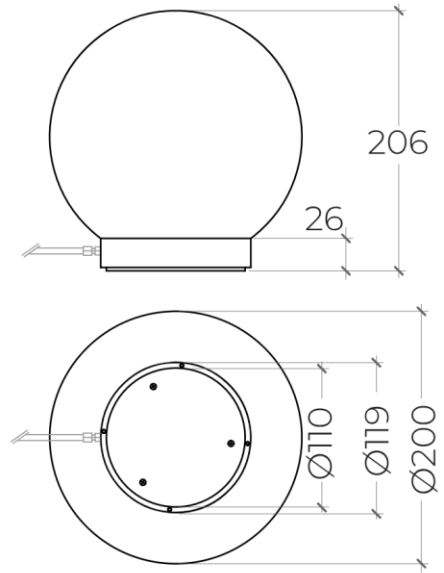

### 10W DECORATIVE FLOOR LIGHT