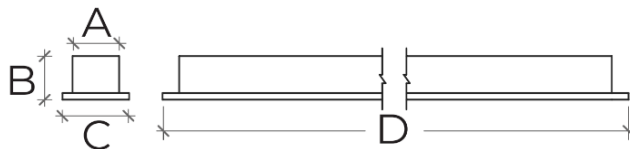

LUZIA-LP110311

RECESSED LINEAR LIGHT

PRODUCT SPECIFICATIONS

Fixture Material	Aluminum
Fixture Finish	Powder-coated black, also available in white
Diffuser	Opal Polycarbonate
Driver	Built-in
Binning	3 Step MacAdam
Life Span	50,000 hours
Accessories	Not required

LED Chip	OSRAM
Available power & dimension (A*B*C*D)	12W – 35*35*60*600 24W – 35*35*50*1000 36W – 35*35*50*1500
Input Voltage	180~240VAC, 50/60Hz
Operating Temperature	from -20° to 50° C
Color Rendering Index	>85
Warranty	5 years against manufacturing defects
Agency Approval	CE, RoHS
Weight	1200g
Cut out	L1005-1010XW35-40mm