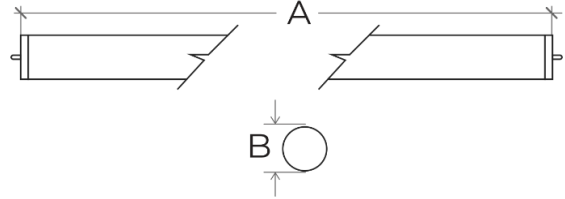

LIGERO-TU660036

T8 LED TUBE LIGHTS WITH ROTATABL END CAPS

PRODUCT SPECIFICATIONS

Fixture Material	Aluminum
Fixture Finish	Material White
Diffuser	Opal polycarbonate
Driver	Built-in
Binning	3 Step MacAdam
Life Span	50,000 hours

LED Chip	Samsung
Power Consumption	10W 18W 24W
Dimensions (A*B) & Weight	10W- 600*Ø260 - 290g 18W - 1200*Ø260 - 340g 24W - 1500*Ø260 - 490kg
Input Voltage	180~240VAC, 50/60Hz
Operating Temperature	from -20° to 50° C
Color Rendering Index	>85
Drive protection	Short circuit
Warranty	5 years against manufacturing defects
Agency Approval	CE, RoHS

Power (W)	Available color Temperatures	LED Chip Lumen Efficacy			Power Factor	Available Beam Angles
		3000K	4000K	6000K		
10W 18W 24W	2700K 3000K 4000K 6000K	110lm/W	120lm/W	130lm/W	> 0.8	120°

Standard option.