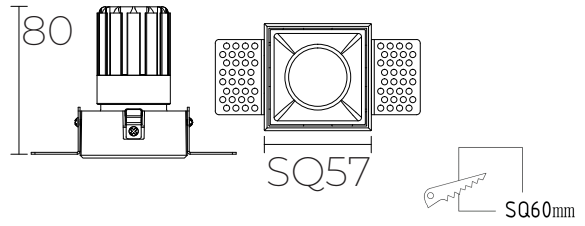

### 5W TRIMLESS LED DOWNLIGHT

### PRODUCT SPECIFICATIONS

Fixture Material	Die-cast aluminum
Trim Finish	Powder-coated white
Binning	3 Step MacAdam
Life Span	40,000 hours

LED Chip	Bridgelux COB
Wattage	5W
Input Voltage	180~250VAC, 50/60Hz
Color Rendering Index	>80
Driver Protection	Short circuit
Warranty	5 years against manufacturing defects
Agency Approval	CE, RoHS

Power (W)	Available color Temperatures	LED Chip Lumen Efficacy			Power Factor	Available Beam Angles
		3000K	4000K	6000K		
5W	2700K 3000K 4000K 6000K	80lm/W	85lm/W	90lm/W	> 0.8	24°

**Standard option.**

Non-standard products may be subject to MOQ. Contact your regional sales representative for more information.