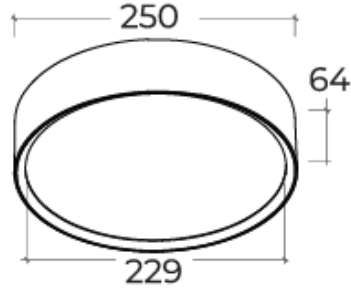

GEREL-WL220723

18W BULK HEAD LIGHT

PRODUCT SPECIFICATIONS

Fixture Material	Die-cast Aluminium
Fixture Finish	Powder-coated White
Diffuser	UV resistant Opal Polycarbonate
Driver	Built-in
Binning	3 Step MacAdam
Wiring	30 centimeter of 3 core 0.75mm rubber cable
Life Span	50,000 hours

Power (W)	Available color Temperatures	Luminous Flux			IP Rating	Available Beam Angles
		3000K	4000K	6000K		
18W	2700K 3000K 4000K 6000K	110lm/W	120lm/W	130lm/W	65	110°