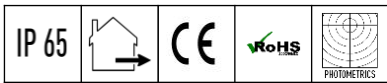

GEREL-WL220723

18W BULK HEAD LIGHT

PRODUCT SPECIFICATIONS

Fixture Material	Die-cast Aluminium
Fixture Finish	Powder-coated White
Diffuser	UV resistant Opal Polycarbonate
Driver	Built-in
Binning	3 Step MacAdam
Wiring	30 centimeter of 3 core 0.75mm rubber cable
Life Span	50,000 hours

Power (W)	Available color Temperatures	Luminous Flux			IP Rating	Available Beam Angles
		3000K	4000K	6000K		
18W	2700K 3000K 4000K 6000K	110lm/W	120lm/W	130lm/W	65	110°