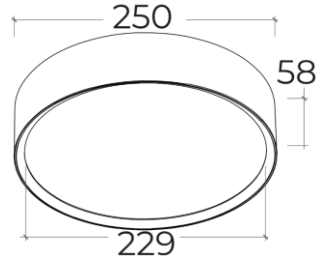

GEREL-WL220722

12W BULK HEAD LIGHT

PRODUCT SPECIFICATIONS

Fixture Material	Die-cast Aluminium
Fixture Finish	Powder-coated Black
Diffuser	UV resistant Opal Polycarbonate
Driver	Built-in
Binning	3 Step MacAdam
Wiring	30 centimeter of 3 core 0.75mm rubber cable
Life Span	50,000 hours

LED Chip	CREE
Power Consumption	12W
Input Voltage	180~240V AC, 50/60Hz
Operating Temperature	from -20° to 65° C
Color Rendering Index	>85
Driver Protection	Short circuit
Warranty	3 years against manufacturing defects
Agency Approval	CE, RoHS

Power (W)	Available color Temperatures	Luminous Flux			IP Rating	Available Beam Angles
		3000K	4000K	6000K		
12W	2700K 3000K 4000K 6000K	110lm/W	120lm/W	130lm/W	65	120°