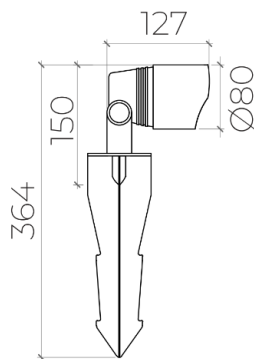

### PRODUCT SPECIFICATIONS

Fixture Material	Die cast solid brass
Fixture Finish	Brass
Glass	Clear Glass
Optic	High temperature Japanese Acrylic
Binning	3 Step MacAdam
Wiring	1 meter of 2 core 0.75mm <sup>2</sup> rubber cable
Life Span	50,000 hours