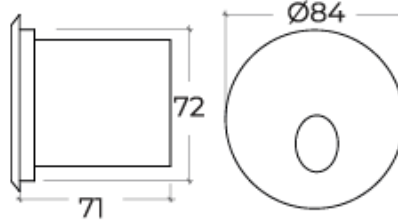

CAHAYA-WL220562

3W RECESSED STEP & WALL LIGHT

PRODUCT FEATURES

Fixture Material	Die-cast Aluminum
Fixture Finish	Powder-coated black. Also available in bronze
Glass	Clear glass
Sleeve Material	Black Polycarbonate
Driver	Built-in
Binning	3 Step MacAdam
Life Span	50,000 hours

LED Chip	CREE
Power Consumption	3W
Input Voltage	180~240V AC, 50/60Hz
Operating Temperature	from -20° to 65° C
Color Rendering Index	>85
Driver Protection	Short circuit
Warranty	3 years against manufacturing defects
Agency Approval	CE, RoHS
Weight	325g