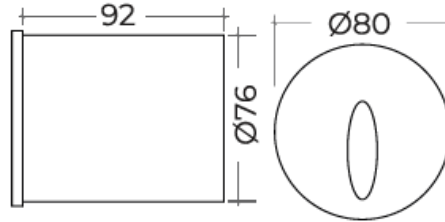

CAHAYA-WL220236

3W RECESSED STEP & WALL LIGHT

PRODUCT FEATURES

Fixture Material	Aluminum
Fixture Finish	Brushed Silver
Sleeve Material	Black Polycarbonate
Driver	Built-in
Binning	3 Step MacAdam
Wiring	20 centimeter of 3 core 1mm² rubber cable
Life Span	50,000 hours

LED Chip	CREE
Power Consumption	3W
Input Voltage	180~240V AC, 50/60Hz
Operating Temperature	from -20° to 65° C
Color Rendering Index	>85
Driver Protection	Short circuit
Warranty	3 years against manufacturing defects
Agency Approval	CE, RoHS