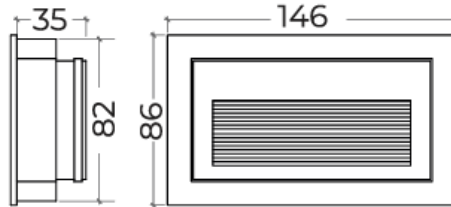

CAHAYA-RW220526

2W RECESSED STEP & WALL LIGHT

PRODUCT SPECIFICATIONS

Fixture Material	Die-cast Aluminum
Fixture Finish	Powder-coated gray. Also available in bronze
Sleeve material	Black polycarbonate
Glass	Clear Glass
Driver	Built-in
Binning	3 Step MacAdam
Wiring	30 centimeter of 3 core 0.5mm² rubber cable
Life Span	50,000 hours

LED Chip	CREE
Power Consumption	2W
Input Voltage	180~240V AC, 50/60Hz . Also available in 12VAC, 50/60Hz or 12VDC
Operating Temperature	from -20° to 65° C
Color Rendering Index	>85
Driver Protection	Short circuit
Warranty	3 years against manufacturing defects
Agency Approval	CE, RoHS

Power (W)	Available color Temperatures	Luminous Flux			IP Rating	Available Beam Angles
		3000K	4000K	6000K		
2W	2700K 3000K 4000K 6000K	110lm/W	120lm/W	130lm/W	65	90°

Standard option.

Non-standard products may be subject to MOQ. Contact your regional sales representative for more information.