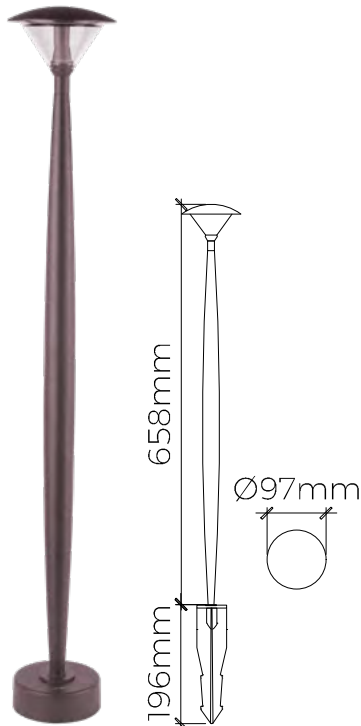

ARGI - PL220041

8.5W SLIM PATH LIGHT

PRODUCT SPECIFICATIONS

Fixture Material	Die-cast aluminium
Fixture Finish	Powder-coated bronze
Glass	Clear acrylic glass
Lens	Clear acrylic lens
LED Chip	Nichia
Binning	3 step MacAdam
Wiring	1 meter of 2 core 0.75mm ² rubber cable
Lifespan	50,000 hours
Color Rendering Index	>85
Input Voltage	12VAC, 50/60 Hz or 12VDC
Operating Temperature	from -20° to 65°C
Warranty	3 years against manufacturing defects

Power (W)	Available Color Temperatures	Luminous Flux			IP Rating	Available Beam Angle
		3000K	4000K	6000K		
8.5W	2700K 3000K 4000K 6000K	110lm/W	120lm/W	130lm/W	65	120°

Standard option

Non-standard products may be subject to MOQ. Contact your regional sales representative for more information.