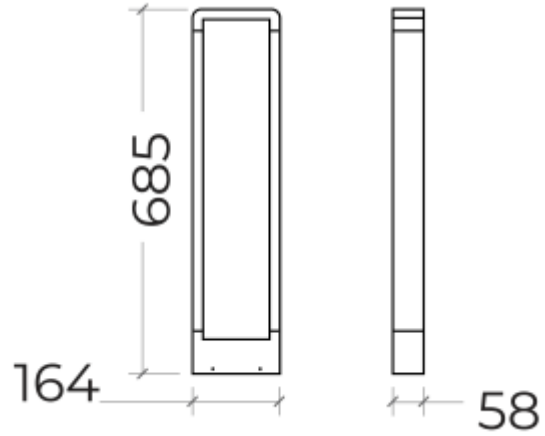

### 7W BOLLARD LIGHT

### PRODUCT SPECIFICATIONS

Fixture Material	Die-cast Aluminium	LED Chip	CREE
Fixture Finish	Powder-coated Black	Power Consumption	7W
Glass/Diffuser	Glass diffuser	Input Voltage	180~240V AC, 50/60Hz
Driver	Built-in	Operating Temperature	from -20° to 65° C
Binning	3 Step MacAdam	Color Rendering Index	>85
Wiring	1 meter of 3 core 1.5 mm <sup>2</sup> rubber cable	Driver Protection	Short circuit
Life Span	50,000 hours	Warranty	3 years against manufacturing defects
		Agency Approval	CE, RoHS