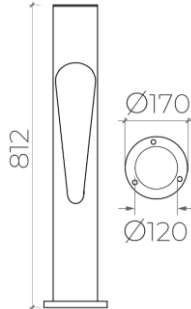

ARGI-BL220463

15W BOLLARD LIGHT

PRODUCT FEATURES

Fixture Material	Die-cast Aluminum
Fixture Finish	Powder-coated Metallic Gray
Glass/Diffuser	Optical convex lens, polycarbonate
Driver	Built-in
Binning	3 Step MacAdam
Wiring	1 Meter of 3 core 1.5 mm2 rubber cable
Life Span	50,000 hours

Power (W)	Available color Temperatures	Luminous Flux			IP Rating	Available Beam Angles
		3000K	4000K	6000K		
15W	2700K 3000K 4000K 6000K	80lm/W	85lm/W	90lm/W	65	120°

Standard option.

Non-standard products may be subject to MOQ. Contact your regional sales representative for more information.