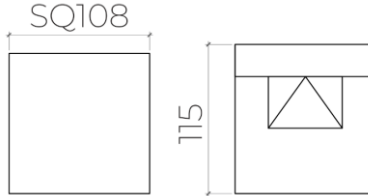

ARGI-BL220211

6W SQUARE MINI BOLLARD LIGHT

PRODUCT SPECIFICATIONS

Fixture Material	Die-cast Aluminum
Fixture Finish	Powder-coated Bronze
Glass	Clear glass
Binning	3 Step MacAdam
Wiring	Attached wiring compartment
Life Span	50,000 hours
Driver	Built-in

Power (W)	Available color Temperatures	Luminous Flux			IP Rating	Available Beam Angles
		3000K	4000K	6000K		
6W	2700K 3000K 4000K 6000K	80lm/W	85lm/W	90lm/W	65	120°

Standard option.

Non-standard products may be subject to MOQ. Contact your regional sales representative for more information.