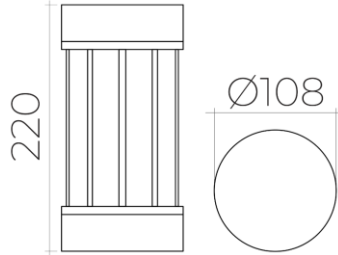

ARGI-BL220199

6W MINI BOLLARD LIGHT

PRODUCT SPECIFICATIONS

Fixture Material	Die-cast Aluminum
Fixture Finish	Powder-coated Bronze
Glass	Clear Glass
Driver	Built-in
Binning	3 Step MacAdam
Wiring	Attached wiring compartment
Life Span	50,000 hours

LED Chip	CREE COB
Power Consumption	6W
Input Voltage	180~240V AC, 50/60Hz
Operating Temperature	from -20° to 65° C
Color Rendering Index	>85
Driver Protection	Short circuit
Warranty	3 years against manufacturing defects
Agency Approval	CE, RoHS

Power (W)	Available color Temperatures	Luminous Flux			IP Rating	Available Beam Angles
		3000K	4000K	6000K		
6W	2700K 3000K 4000K 6000K	80lm/W	85lm/W	90lm/W	65	120°

Standard option.

Non-standard products may be subject to MOQ. Contact your regional sales representative for more information.