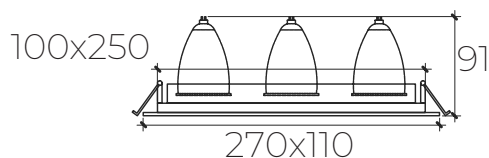

ALOK-FX880264

MR16 FRAME

PRODUCT SPECIFICATIONS

Fixture Material	Die-cast aluminum
Fixture Finish	Powder-coated white
Reflector Finish	Powder-coated black
IP Rating	20

MOQ required for different finishes

Suitable Lamps