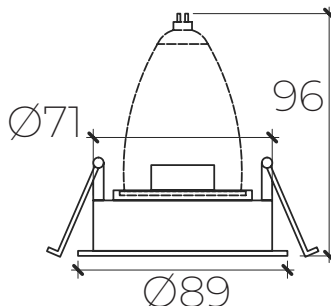

### MR16 FRAME

### PRODUCT SPECIFICATIONS

Fixture Material	Die-cast aluminum
Trim Finish	Powder-coated white
Adjustability	30° Tilt
Reflector Finish	Powder-coated black
IP Rating	20

MOQ required for different finishes