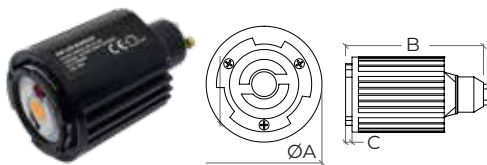

ALOK-FX880239

MR16 FRAME

PRODUCT SPECIFICATIONS

Fixture Material	Die-cast aluminum
Trim Finish	Powder-coated white
Glass	Frosted Glass
IP Rating	44
Weight	170g
Cut out	Ø70mm

SUITABLE LAMPS & LED MODULE

MR660129 - 6W, GU5.3 Base

MR660107 - 6W, GU10 Base

MD660153

MD660157 - GU10 BASE

6W: Ø46.8x75 x4
9W: Ø46.8x75x4

128g IP20

8W: Ø46.80x75x4
10W: Ø46.80x85x4

198g IP20

*For more details, please refer to the cut sheet of the lamps and LED module.