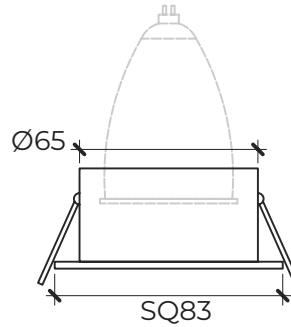

ALOK-FX880239

MR16 FRAME

PRODUCT SPECIFICATIONS

Fixture Material	Die-cast aluminum
Trim Finish	Powder-coated white
Glass	Frosted Glass
IP Rating	44
Weight	170g
Cut out	Ø70mm

SUITABLE LAMPS & LED MODULE

MR660129 - 6W, GU5.3 Base

MR660107 - 6W, GU10 Base

MD660153

MD660157 - GU10 BASE

6W: Ø46.8x75 x4
9W: Ø46.8x75x4

128g IP20

8W: Ø46.80x75x4
10W: Ø46.80x85x4

198g IP20

*For more details, please refer to the cut sheet of the lamps and LED module.