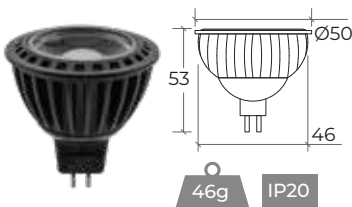

ALOK-FX880239

MR16 FRAME

PRODUCT SPECIFICATIONS

Fixture Material	Die-cast aluminum
Trim Finish	Powder-coated white
Glass	Frosted Glass
IP Rating	44
Weight	170g
Cut out	Ø70mm

SUITABLE LAMPS & LED MODULE

MR660129 - 6W, GU5.3 Base

MR660107 - 6W, GU10 Base

MD660153

MD660157 - GU10 BASE

6W: Ø46.8x75 x4
9W: Ø46.8x75x4

128g IP20

8W: Ø46.80x75x4
10W: Ø46.80x85x4

198g IP20

*For more details, please refer to the cut sheet of the lamps and LED module.