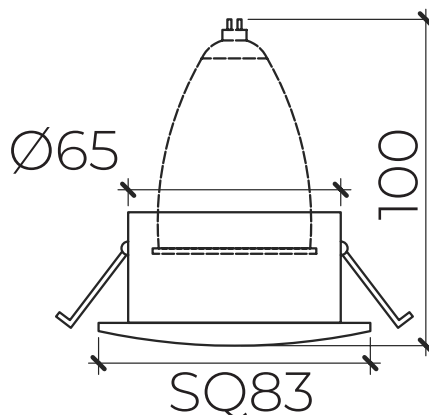

ALOK-FX880239

MR16 FRAME

PRODUCT SPECIFICATIONS

Fixture Material	Die-cast aluminum
Trim Finish	Powder-coated white
Glass	Frosted Glass
IP Rating	44

MOQ required for different finishes

Suitable Lamps

6W MR16 GU5.3 Base

6W MR16 GU10 Base