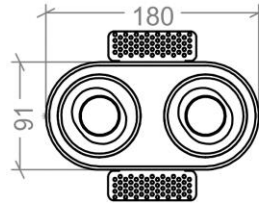

### PRODUCT SPECIFICATIONS

Fixture Material	Die-cast aluminum
Fixture Finish	Powder-coated white
Reflector Finish	Polycarbonate with Aluminum coating
IP Rating	IP54
Warranty	5 years against manufacturing defects
Cut out	Ø182 X 92 mm
Adjustability	Tilttable 0° to 30°
Weight	448g