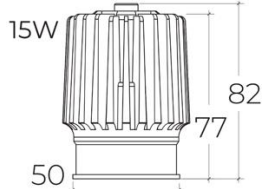

5W & 10W

LED SPECIFICATIONS

Wattage (W)	5W | 10W | 15W
Input Voltage (V)	180 -240VAC, 50/60Hz
LED Chip	CREE
CRI	>85
Driver	External
Beam Angle	38°
Available Color Temperatures & Lumen Efficacy	2700K (80lm/W)
	3000K (80lm/W)
	4000K (85lm/W)
	6000K (90lm/W)
Lifespan	50,000 hours