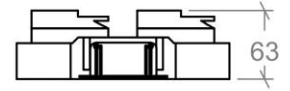

### PRODUCT SPECIFICATIONS

Fixture Material	Die-cast aluminum
Fixture Finish	Powder-coated white
Reflector Finish	Polycarbonate with Aluminum coating
IP Rating	IP54
Warranty	5 years against manufacturing defects
Cut out	Ø182 X 92 mm
Adjustability	Tilttable 0° to 30°
Weight	448g