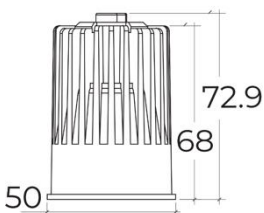

Available LED Engines

5W & 10W

15W

5W & 10W

LED SPECIFICATIONS

Wattage (W)	5W | 10W | 15W
Input Voltage (V)	180 -240VAC, 50/60Hz
LED Chip	CREE
CRI	>85
Driver	External
Beam Angle	38°
Available Color Temperatures & Lumen Efficacy	2700K (80lm/W)
	3000K (80lm/W)
	4000K (85lm/W)
	6000K (90lm/W)
Lifespan	50,000 hours