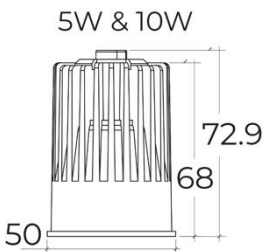

ALOK-FX111321-003

RECESSED DOWNLIGHT FRAME

PRODUCT SPECIFICATIONS

Fixture Material	Die-cast aluminum
Fixture Finish	Powder-coated white
Reflector Finish	Polycarbonate with Aluminum coating
IP Rating	IP54
Warranty	5 years against manufacturing defects
Cut out	Ø182 X 92 mm
Adjustability	Tiltable 0° to 30°
Weight	430g

Available LED Engines

5W & 10W

15W

LED SPECIFICATIONS

Wattage (W)	5W 10W 15W
Input Voltage (V)	180 -240VAC, 50/60Hz
LED Chip	CREE
CRI	>85
Driver	External
Beam Angle	38°
Available Color Temperatures & Lumen Efficacy	2700K (80lm/W)
	3000K (80lm/W)
	4000K (85lm/W)
	6000K (90lm/W)
Lifespan	50,000 hours