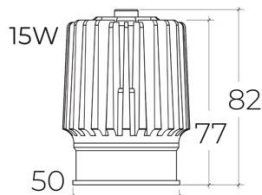

ALOK-FX111321-003

RECESSED DOWNLIGHT FRAME

PRODUCT SPECIFICATIONS

Fixture Material	Die-cast aluminum
Fixture Finish	Powder-coated white
Reflector Finish	Polycarbonate with Aluminum coating
IP Rating	IP54
Warranty	5 years against manufacturing defects
Cut out	Ø182 X 92 mm
Adjustability	Tiltable 0° to 30°
Weight	430g

Available LED Engines

5W & 10W

15W

LED SPECIFICATIONS

Wattage (W)	5W 10W 15W
Input Voltage (V)	180 -240VAC, 50/60Hz
LED Chip	CREE
CRI	>85
Driver	External
Beam Angle	38°
Available Color Temperatures & Lumen Efficacy	2700K (80lm/W)
	3000K (80lm/W)
	4000K (85lm/W)
	6000K (90lm/W)
Lifespan	50,000 hours