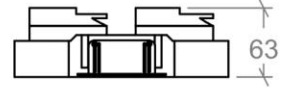

ALOK-FX111321-003

RECESSED DOWNLIGHT FRAME

PRODUCT SPECIFICATIONS

Fixture Material	Die-cast aluminum
Fixture Finish	Powder-coated white
Reflector Finish	Polycarbonate with Aluminum coating
IP Rating	IP54
Warranty	5 years against manufacturing defects
Cut out	Ø182 X 92 mm
Adjustability	Tiltable 0° to 30°
Weight	430g