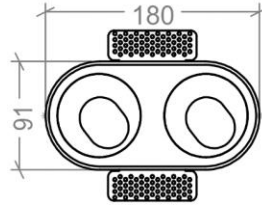

ALOK-FX111321-003

RECESSED DOWNLIGHT FRAME

PRODUCT SPECIFICATIONS

Fixture Material	Die-cast aluminum
Fixture Finish	Powder-coated white
Reflector Finish	Polycarbonate with Aluminum coating
IP Rating	IP54
Warranty	5 years against manufacturing defects
Cut out	Ø182 X 92 mm
Adjustability	Tiltable 0° to 30°
Weight	430g

Available LED Engines

5W & 10W

15W

LED SPECIFICATIONS

Wattage (W)	5W 10W 15W
Input Voltage (V)	180 -240VAC, 50/60Hz
LED Chip	CREE
CRI	>85
Driver	External
Beam Angle	38°
Available Color Temperatures & Lumen Efficacy	2700K (80lm/W)
	3000K (80lm/W)
	4000K (85lm/W)
	6000K (90lm/W)
Lifespan	50,000 hours