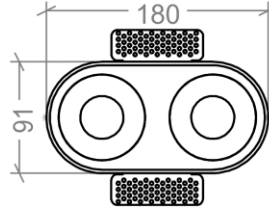

ALOK-FX111321-002

RECESSED DOWNLIGHT FRAME

PRODUCT SPECIFICATIONS

Fixture Material	Die-cast aluminum
Fixture Finish	Powder-coated white
Reflector Finish	Polycarbonate with Aluminum coating
IP Rating	IP54
Warranty	5 years against manufacturing defects
Cut out	Ø182 X 92 mm
Weight	432g

Available LED Engines

5W & 10W

15W

LED SPECIFICATIONS

Wattage (W)	5W 10W 15W
Input Voltage (V)	180 -240VAC, 50/60Hz
LED Chip	CREE
CRI	>85
Driver	External
Beam Angle	38°
Available Color Temperatures & Lumen Efficacy	2700K (80lm/W)
	3000K (80lm/W)
	4000K (85lm/W)
	6000K (90lm/W)
Lifespan	50,000 hours