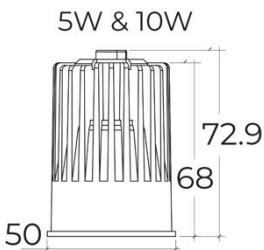

ALOK-FX111321-002

RECESSED DOWNLIGHT FRAME

PRODUCT SPECIFICATIONS

Fixture Material	Die-cast aluminum
Fixture Finish	Powder-coated white
Reflector Finish	Polycarbonate with Aluminum coating
IP Rating	IP54
Warranty	5 years against manufacturing defects
Cut out	Ø182 X 92 mm
Weight	432g

Available LED Engines

5W & 10W

15W

LED SPECIFICATIONS

Wattage (W)	5W 10W 15W
Input Voltage (V)	180 -240VAC, 50/60Hz
LED Chip	CREE
CRI	>85
Driver	External
Beam Angle	38°
Available Color Temperatures & Lumen Efficacy	2700K (80lm/W)
	3000K (80lm/W)
	4000K (85lm/W)
	6000K (90lm/W)
Lifespan	50,000 hours