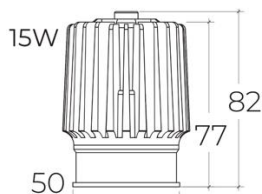

ALOK-FX111321-002

RECESSED DOWNLIGHT FRAME

PRODUCT SPECIFICATIONS

Fixture Material	Die-cast aluminum
Fixture Finish	Powder-coated white
Reflector Finish	Polycarbonate with Aluminum coating
IP Rating	IP54
Warranty	5 years against manufacturing defects
Cut out	Ø182 X 92 mm
Weight	432g

Available LED Engines

5W & 10W

15W

LED SPECIFICATIONS

Wattage (W)	5W 10W 15W
Input Voltage (V)	180 -240VAC, 50/60Hz
LED Chip	CREE
CRI	>85
Driver	External
Beam Angle	38°
Available Color Temperatures & Lumen Efficacy	2700K (80lm/W)
	3000K (80lm/W)
	4000K (85lm/W)
	6000K (90lm/W)
Lifespan	50,000 hours