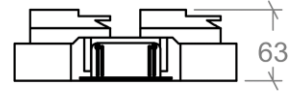

ALOK-FX111321-002

RECESSED DOWNLIGHT FRAME

PRODUCT SPECIFICATIONS

Fixture Material	Die-cast aluminum
Fixture Finish	Powder-coated white
Reflector Finish	Polycarbonate with Aluminum coating
IP Rating	IP54
Warranty	5 years against manufacturing defects
Cut out	Ø182 X 92 mm
Weight	432g