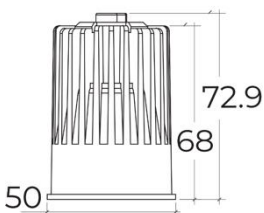

ALOK-FX11321-001

RECESSED DOWNLIGHT FRAME

PRODUCT SPECIFICATIONS

Fixture Material	Die-cast aluminum
Fixture Finish	Powder-coated white
Reflector Finish	Polycarbonate with Aluminum coating
Available Baffle Colors	Champagne gold, chrome, matt black, sand silver, pearl black, matt white
IP Rating	IP54
Warranty	5 years against manufacturing defects
Cut out	Ø182 X 92 mm
Weight	422g

Available LED Engines

5W & 10W

15W

5W & 10W

LED SPECIFICATIONS

Wattage (W)	5W 10W 15W
Input Voltage (V)	180 -240VAC, 50/60Hz
LED Chip	CREE
CRI	>85
Driver	External
Beam Angle	38°
Available Color Temperatures & Lumen Efficacy	2700K (80lm/W)
	3000K (80lm/W)
	4000K (85lm/W)
	6000K (90lm/W)
Lifespan	50,000 hours