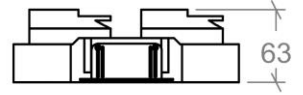

ALOK-FX11321-001

RECESSED DOWNLIGHT FRAME

PRODUCT SPECIFICATIONS

Fixture Material	Die-cast aluminum
Fixture Finish	Powder-coated white
Reflector Finish	Polycarbonate with Aluminum coating
Available Baffle Colors	Champagne gold, chrome, matt black, sand silver, pearl black, matt white
IP Rating	IP54
Warranty	5 years against manufacturing defects
Cut out	Ø182 X 92 mm
Weight	422g