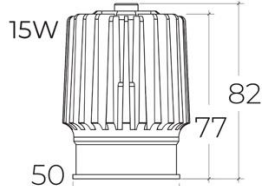

ALOK-FX11321-001

RECESSED DOWNLIGHT FRAME

PRODUCT SPECIFICATIONS

Fixture Material	Die-cast aluminum
Fixture Finish	Powder-coated white
Reflector Finish	Polycarbonate with Aluminum coating
Available Baffle Colors	Champagne gold, chrome, matt black, sand silver, pearl black, matt white
IP Rating	IP54
Warranty	5 years against manufacturing defects
Cut out	Ø182 X 92 mm
Weight	422g

Available LED Engines

5W & 10W

15W

5W & 10W

LED SPECIFICATIONS

Wattage (W)	5W 10W 15W
Input Voltage (V)	180 -240VAC, 50/60Hz
LED Chip	CREE
CRI	>85
Driver	External
Beam Angle	38°
Available Color Temperatures & Lumen Efficacy	2700K (80lm/W)
	3000K (80lm/W)
	4000K (85lm/W)
	6000K (90lm/W)
Lifespan	50,000 hours