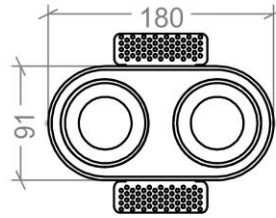

ALOK-FX11321-001

RECESSED DOWNLIGHT FRAME

PRODUCT SPECIFICATIONS

Fixture Material	Die-cast aluminum
Fixture Finish	Powder-coated white
Reflector Finish	Polycarbonate with Aluminum coating
Available Baffle Colors	Champagne gold, chrome, matt black, sand silver, pearl black, matt white
IP Rating	IP54
Warranty	5 years against manufacturing defects
Cut out	Ø182 X 92 mm
Weight	422g

Available LED Engines

5W & 10W

15W

5W & 10W

LED SPECIFICATIONS

Wattage (W)	5W 10W 15W
Input Voltage (V)	180 -240VAC, 50/60Hz
LED Chip	CREE
CRI	>85
Driver	External
Beam Angle	38°
Available Color Temperatures & Lumen Efficacy	2700K (80lm/W)
	3000K (80lm/W)
	4000K (85lm/W)
	6000K (90lm/W)
Lifespan	50,000 hours