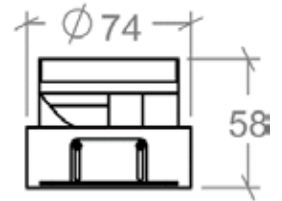

### PRODUCT SPECIFICATIONS

Fixture Material	Die-cast aluminum
Fixture Finish	Powder-coated white
Reflector Finish	Polycarbonate with Aluminum coating
IP Rating	IP54
Warranty	5 years against manufacturing defects
Cut out	Ø75 mm
Adjustability	Tilttable 0° to 30°
Weight	146g