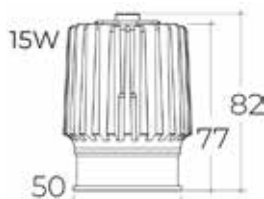

Available LED Engines

5W & 10W

15W

LED SPECIFICATIONS

Wattage (W)	5W | 10W | 15W
Input Voltage (V)	180 -240VAC, 50/60Hz
LED Chip	CREE
CRI	>85
Driver	External
Beam Angle	38°
Available Color Temperatures & Lumen Efficacy	2700K (80lm/W)
	3000K (80lm/W)
	4000K (85lm/W)
	6000K (90lm/W)
Lifespan	50,000 hours