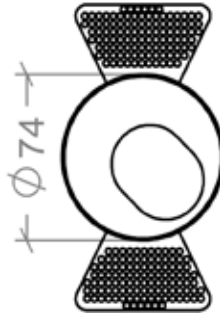

## ALOK-FX111315-007

### PRODUCT SPECIFICATIONS

Fixture Material	Die-cast aluminum
Fixture Finish	Powder-coated white
Reflector Finish	Polycarbonate with Aluminum coating
IP Rating	IP54
Warranty	5 years against manufacturing defects
Cut out	Ø75 mm
Adjustability	Tiltable 0° to 30°
Weight	136g

### LED SPECIFICATIONS

Wattage (W)	5W   10W   15W
Input Voltage (V)	180 -240VAC, 50/60Hz
LED Chip	CREE
CRI	>85
Driver	External
Beam Angle	38°
Available Color Temperatures & Lumen Efficacy	2700K (80lm/W)
	3000K (80lm/W)
	4000K (85lm/W)
	6000K (90lm/W)
Lifespan	50,000 hours