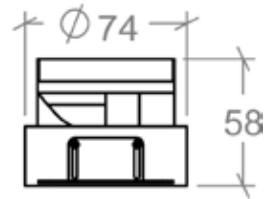

### PRODUCT SPECIFICATIONS

Fixture Material	Die-cast aluminum
Fixture Finish	Powder-coated white
Reflector Finish	Polycarbonate with Aluminum coating
IP Rating	IP54
Warranty	5 years against manufacturing defects
Cut out	Ø75 mm
Adjustability	Tiltable 0° to 30°
Weight	136g