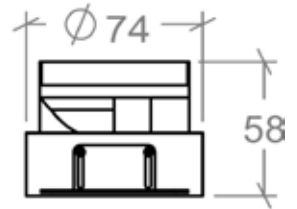

### PRODUCT SPECIFICATIONS

Fixture Material	Die-cast aluminum
Fixture Finish	Powder-coated white
Reflector Finish	Polycarbonate with Aluminum coating
IP Rating	IP54
Warranty	5 years against manufacturing defects
Cut out	Ø75 mm
Weight	140g