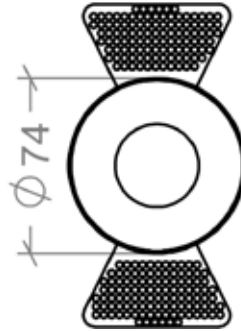

## ALOK-FX111315-006

### PRODUCT SPECIFICATIONS

Fixture Material	Die-cast aluminum
Fixture Finish	Powder-coated white
Reflector Finish	Polycarbonate with Aluminum coating
IP Rating	IP54
Warranty	5 years against manufacturing defects
Cut out	Ø75 mm
Weight	140g

### LED SPECIFICATIONS

Wattage (W)	5W   10W   15W
Input Voltage (V)	180 -240VAC, 50/60Hz
LED Chip	CREE
CRI	>85
Driver	External
Beam Angle	38°
Available Color Temperatures & Lumen Efficacy	2700K (80lm/W)
	3000K (80lm/W)
	4000K (85lm/W)
	6000K (90lm/W)
Lifespan	50,000 hours