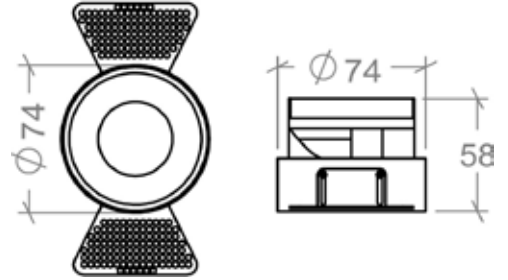

ALOK-FX111315-005

RECESSED DOWNLIGHT FRAME

PRODUCT SPECIFICATIONS

Fixture Material	Die-cast aluminum
Fixture Finish	Powder-coated white
Reflector Finish	Polycarbonate with Aluminum coating
Available Baffle Colors	Champagne gold, chrome, matt black, sand silver, pearl black, matt white
IP Rating	IP54
Warranty	5 years against manufacturing defects
Cut out	Ø75 mm
Adjustability	Tilttable 0° to 30°
Weight	132g

Available LED Engines

5W & 10W

15W

LED SPECIFICATIONS

Wattage (W)	5W 10W 15W
Input Voltage (V)	180 -240VAC, 50/60Hz
LED Chip	CREE
CRI	>85
Driver	External
Beam Angle	38°
Available Color Temperatures & Lumen Efficacy	2700K (80lm/W)
	3000K (80lm/W)
	4000K (85lm/W)
	6000K (90lm/W)
Lifespan	50,000 hours