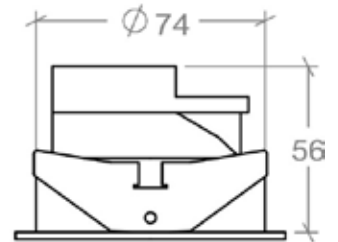

ALOK-FX111315-004

RECESSED DOWNLIGHT FRAME

PRODUCT SPECIFICATIONS

Fixture Material	Die-cast aluminum
Fixture Finish	Powder-coated white
Reflector Finish	Polycarbonate with Aluminum coating
IP Rating	IP54
Warranty	5 years against manufacturing defects
Cut out	Ø75 mm
Adjustability	Tilttable 0° to 30°
Weight	120g