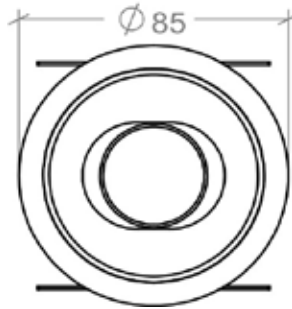

ALOK-FX111315-004

RECESSED DOWNLIGHT FRAME

PRODUCT SPECIFICATIONS

Fixture Material	Die-cast aluminum
Fixture Finish	Powder-coated white
Reflector Finish	Polycarbonate with Aluminum coating
IP Rating	IP54
Warranty	5 years against manufacturing defects
Cut out	Ø75 mm
Adjustability	Tilttable 0° to 30°
Weight	120g

Available LED Engines

5W & 10W

15W

LED SPECIFICATIONS

Wattage (W)	5W 10W 15W
Input Voltage (V)	180 -240VAC, 50/60Hz
LED Chip	CREE
CRI	>85
Driver	External
Beam Angle	38°
Available Color Temperatures & Lumen Efficacy	2700K (80lm/W)
	3000K (80lm/W)
	4000K (85lm/W)
	6000K (90lm/W)
Lifespan	50,000 hours