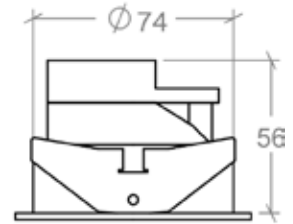

ALOK-FX11315-003

RECESSED DOWNLIGHT FRAME

PRODUCT SPECIFICATIONS

Fixture Material	Die-cast aluminum
Fixture Finish	Powder-coated white
Reflector Finish	Polycarbonate with Aluminum coating
IP Rating	IP54
Warranty	5 years against manufacturing defects
Cut out	Ø75 mm
Weight	116g