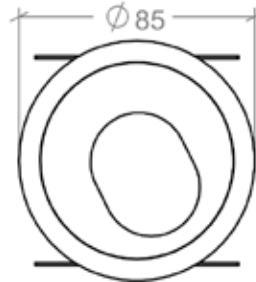

ALOK-FX11315-003

RECESSED DOWNLIGHT FRAME

PRODUCT SPECIFICATIONS

Fixture Material	Die-cast aluminum
Fixture Finish	Powder-coated white
Reflector Finish	Polycarbonate with Aluminum coating
IP Rating	IP54
Warranty	5 years against manufacturing defects
Cut out	Ø75 mm
Weight	116g

Available LED Engines

5W & 10W

15W

LED SPECIFICATIONS

Wattage (W)	5W 10W 15W
Input Voltage (V)	180 -240VAC, 50/60Hz
LED Chip	CREE
CRI	>85
Driver	External
Beam Angle	38°
Available Color Temperatures & Lumen Efficacy	2700K (80lm/W)
	3000K (80lm/W)
	4000K (85lm/W)
	6000K (90lm/W)
Lifespan	50,000 hours