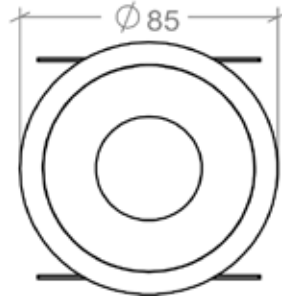

ALOK-FX111315-002

RECESSED DOWNLIGHT FRAME

PRODUCT SPECIFICATIONS

Fixture Material	Die-cast aluminum
Fixture Finish	Powder-coated white
Reflector Finish	Polycarbonate with Aluminum coating
IP Rating	IP54
Warranty	5 years against manufacturing defects
Cut out	Ø75 mm
Weight	120g

Available LED Engines

5W & 10W

15W

LED SPECIFICATIONS

Wattage (W)	5W 10W 15W
Input Voltage (V)	180 -240VAC, 50/60Hz
LED Chip	CREE
CRI	>85
Driver	External
Beam Angle	38°
Available Color Temperatures & Lumen Efficacy	2700K (80lm/W)
	3000K (80lm/W)
	4000K (85lm/W)
	6000K (90lm/W)
Lifespan	50,000 hours