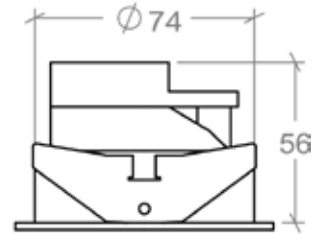

ALOK-FX111315-002

RECESSED DOWNLIGHT FRAME

PRODUCT SPECIFICATIONS

Fixture Material	Die-cast aluminum
Fixture Finish	Powder-coated white
Reflector Finish	Polycarbonate with Aluminum coating
IP Rating	IP54
Warranty	5 years against manufacturing defects
Cut out	Ø75 mm
Weight	120g