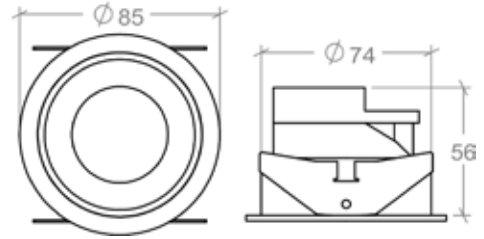

ALOK-FX111315-001

RECESSED DOWNLIGHT FRAME

PRODUCT SPECIFICATIONS

Fixture Material	Die-cast aluminum
Fixture Finish	Powder-coated white
Reflector Finish	Polycarbonate with Aluminum coating
Available Baffle Colors	Champagne gold, chrome, matt black, sand silver, pearl black, matt white
IP Rating	IP54
Warranty	5 years against manufacturing defects
Cut out	Ø75 mm
Adjustability	Tilttable 0° to 30°
Weight	112g

Available LED Engines

5W & 10W

15W

LED SPECIFICATIONS

Wattage (W)	5W 10W 15W
Input Voltage (V)	180 -240VAC, 50/60Hz
LED Chip	CREE
CRI	>85
Driver	External
Beam Angle	38°
Available Color Temperatures & Lumen Efficacy	2700K (80lm/W)
	3000K (80lm/W)
	4000K (85lm/W)
	6000K (90lm/W)
Lifespan	50,000 hours